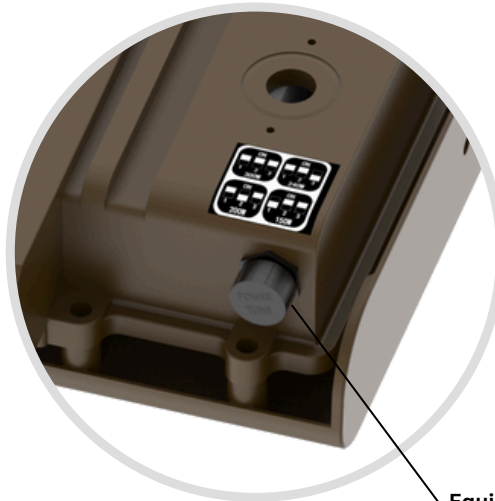

Equipped with
Power Switch

**Selectable
Wattages**

Flexible power settings
tailored to specific
lighting requirements.

**Effortless
Installation**

Snap-on and bolt
mounting options
designed for one-
person installations.

XL, BRONZE

LFXPRO-XL-150-300W-MCTP
FLOOD/AREA LIGHTS

150W/200W/240W/300W | 125LM/W
3000K/4000K/5000K/5700K
22 5/8"(L) x 12 5/8"(W) x 3 1/2"(H)

XL, WHITE

LFXPRO-XL-150-300W-MCTP-WH
FLOOD/AREA LIGHTS

150W/200W/240W/300W | 125LM/W
3000K/4000K/5000K/5700K
22 5/8"(L) x 12 5/8"(W) x 3 1/2"(H)

BLACK

LFXPRO-XL-150-300W-MCTP-BK
FLOOD/AREA LIGHTS

150W/200W/240W/300W | 125LM/W
3000K/4000K/5000K/5700K
22 5/8"(L) x 12 5/8"(W) x 3 1/2"(H)