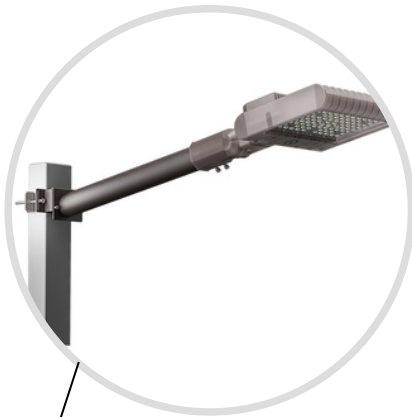

Square Pole Mount

Wall Mount

20" WALL & POLE MOUNT
ACC-WPM20

Enhanced Flexibility

The ACC-WPM20 offers a 20" mounting arm for flood lights, ensuring secure and adaptable installation on walls and poles.