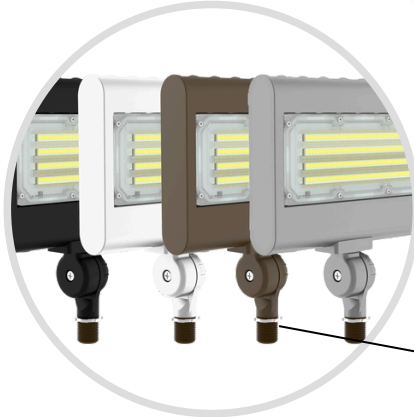

LFX-MD-KN SERIES

15W/20W/30W/50W

MEDIUM MULTI POWER & CCT FLOOD LIGHTS

TYPE 3 LENS, ADJUSTABLE KNUCKLE MOUNT, & 120-277V

High Lumen Output

Provides up to 6350 lumens, delivering bright and efficient illumination.

90° Adjustable Mount

Provides flexible installation angles for precise light direction.

90° Adjustable
1/2" Knuckle
Mount

Available in
Black, White,
Bronze, or
Silver Finish

MD, BRONZE, 3000K

LFX-MD-15-50W-30K-KN FLOOD/AREA LIGHTS

15W/20W/30W/50W | 130LM/W
3000K

10"(H) x 8 3/4"(W) x 2"(D)

MD, BRONZE, 4000K

LFX-MD-15-50W-40K-KN FLOOD/AREA LIGHTS

10W/15W/20W/30W | 130LM/W
4000K

10"(H) x 8 3/4"(W) x 2"(D)

MD, BRONZE, 5000K

LFX-MD-15-50W-50K-KN FLOOD/AREA LIGHTS

10W/15W/20W/30W | 130LM/W
5000K

10"(H) x 8 3/4"(W) x 2"(D)

MD, BRONZE, 30K/40K/50K/57K

LFX-MD-15-50W-MCTP-KN FLOOD/AREA LIGHTS

15W/20W/30W/50W | 130LM/W
30K/40K/50K/57K

10"(H) x 8 3/4"(W) x 2 7/8"(D)

MD, WHITE, 30K/40K/50K/57K

LFX-MD-15-50W-MCTP-KN-WH FLOOD/AREA LIGHTS

15W/20W/30W/50W | 130LM/W
30K/40K/50K/57K

10"(H) x 8 3/4"(W) x 2 7/8"(D)

MD, BLACK, 30K/40K/50K/57K

LFX-MD-15-50W-MCTP-KN-BK FLOOD/AREA LIGHTS

15W/20W/30W/50W | 130LM/W
30K/40K/50K/57K

10"(H) x 8 3/4"(W) x 2 7/8"(D)

MD, SILVER, 30K/40K/50K/57K

LFX-MD-15-50W-MCTP-KN-SV FLOOD/AREA LIGHTS

15W/20W/30W/50W | 130LM/W
30K/40K/50K/57K

10"(H) x 8 3/4"(W) x 2 7/8"(D)