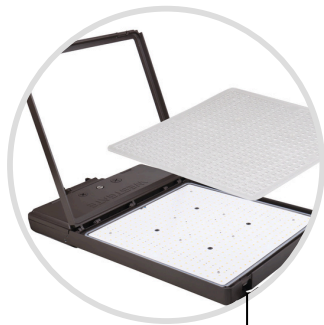

LFXMAX-XL SERIES

200W/250W/300W

XL MULTI POWER & CCT LFXMAX MAXIMUM-FEATURE AREA/FLOOD LIGHT

SENSOR, PHOTOCELL WITH ROTATABLE LENS, & 120-277V/480V

Rotatable Lens

*See Pg.3