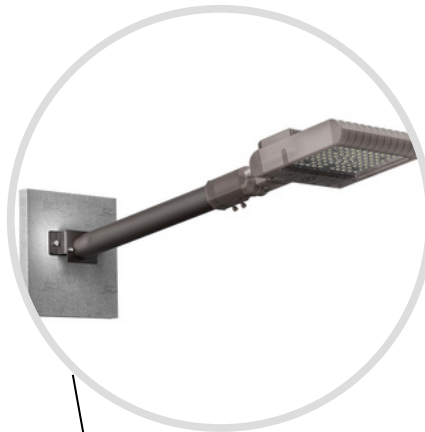

Square Pole Mount

Wall Mount

20" WALL & POLE MOUNT
ACC-WPM20

Enhanced Flexibility

The ACC-WPM20 offers a 20" mounting arm for flood lights, ensuring secure and adaptable installation on walls and poles.