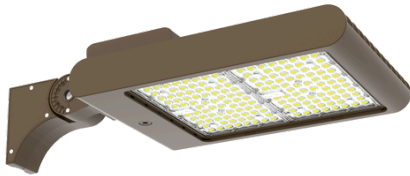

NOT COMPATIBLE WITH ALL MODELS, REFER TO SPEC SHEETS FOR COMPATIBILITY

MOUNTING OPTIONS

MOUNTING OPTIONS

COMPATIBLE WITH LFX SERIES

Enhanced Protection

The LFX series offers 18 mounting options, shrouds, and wire guards, enhancing fixture durability and protection against environmental elements and impacts.