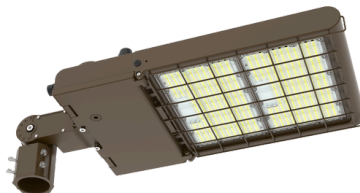

LFX-WG-B
WIRE GUARD
CAN BE PAINTED
12 3/4" x 10 5/8" x 5 1/2"