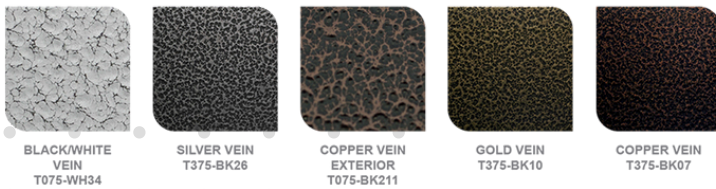

Follow us @westgatemfg

LFX SERIES

877-805-2252
www.westgatemfg.com

MOUNTING OPTIONS

MULTIPLE COLOR OPTIONS

CHOOSE FROM ONE OF OUR PREMIUM COLORS WITH NO SET-UP FEE

Customizable Appearance

Available in multiple color options to match any aesthetic preference, the LFX Series offers versatile and stylish solutions for various architectural designs.