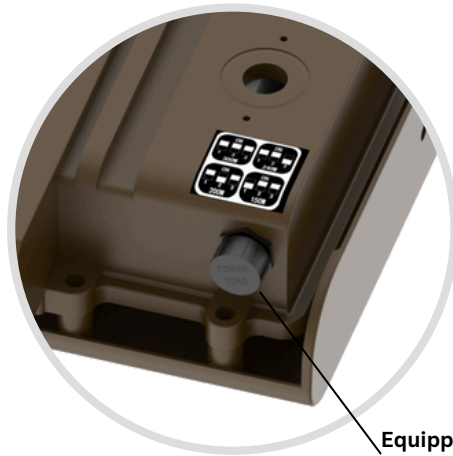

Equipped with
Power Switch

LG, BRONZE

LFXPRO-LG-50-150W-MCTP FLOOD/AREA LIGHTS

50W/80W/100W/150W | 125LM/W
3000K/4000K/5000K/5700K
14 7/8"(L) x 12 5/8"(W) x 3 3/8"(H)

LG, WHITE

LFXPRO-LG-50-150W-MCTP-WH FLOOD/AREA LIGHTS

50W/80W/100W/150W | 125LM/W
3000K/4000K/5000K/5700K
14 7/8"(L) x 12 5/8"(W) x 3 3/8"(H)

BLACK

LFXPRO-LG-50-150W-MCTP-BK FLOOD/AREA LIGHTS

50W/80W/100W/150W | 125LM/W
3000K/4000K/5000K/5700K
14 7/8"(L) x 12 5/8"(W) x 3 3/8"(H)

Follow us @westgatemfg

LFX SERIES

877-805-2252
www.westgatemfg.com