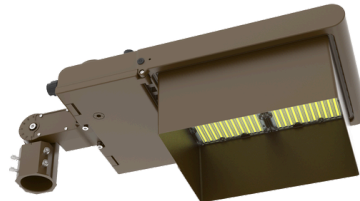

LFX-SHROUD-E
FULL-GLARE SHROUD
CAN BE PAINTED
12 3/4" x 10 5/8" x 5 1/2"