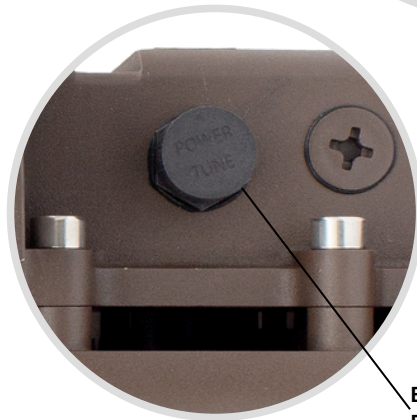

Equipped with
Power Switch

Voltage Options

Available in 120-277V
and 480V.

Optimal Color Temperature

Set at 5000K for
bright, daylight-like
illumination.

High-Performance Optical Lens

Features high light
transmittance PC
that is anti-UV and
flame resistant.

Versatile Applications

Ideal for general site
lighting, alleys, loading
docks, doorways,
pathways, and parking
areas.

XXL, 5000K

LFX-XXL-300-600W-50K FLOOD/AREA LIGHTS

300W/400W/500W/600W | 140LM/W
5000K

25 5/8"(H) x 12-3/4"(W) x 3-3/8"(D)

XXL, 5000K, 480V

LFX-XXL-300-600W-50K-480V FLOOD/AREA LIGHTS

300W/400W/500W/600W | 140LM/W
5000K

25 5/8"(H) x 12-3/4"(W) x 3-3/8"(D)

Follow us @westgatemfg

LFX SERIES

877-805-2252
www.westgatemfg.com