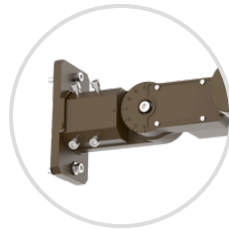

LFX-ASA
ADJUSTABLE
STRAIGHT ARM
3 1/3" x 7 7/8"

LFX-EXT
STRAIGHT ARM
3 1/3" x 6 3/4" x 4 3/8"

LFX-YK
YOKE
5 3/4" x 6" x 2"

LFX-SF
SLIP FITTER
3 1/3" x 7 7/8"

LFX-AWB
ADJUSTABLE WALL
JUNCTION BOX
7 1/8" x 6 5/8" x 5 3/4"

LFX-TR-B
U BRACKET
13 1/2" x 12"

LFX-SF + LFX-PASF
POLE ADAPTER FOR
SLIP FITTER
6 1/8" x 3 1/4" x 3"

SHROUD OPTIONS

SHROUD OPTIONS

COMPATIBLE WITH LFX SERIES

LFX-SHROUD-A
HALF SHROUD
REVERSIBLE / CAN BE PAINTED
6 1/8" x 10 5/8" x 4 3/4"