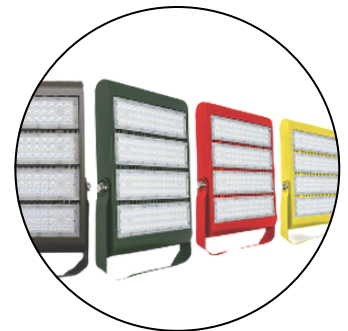

Follow us @westgatemfg

LFX SERIES

877-805-2252
www.westgatemfg.com

MOUNTING OPTIONS

MULTIPLE COLOR OPTIONS

CHOOSE FROM ONE OF OUR PREMIUM COLORS WITH NO SET-UP FEE

Customizable Appearance

Available in multiple color options to match any aesthetic preference, the LFX Series offers versatile and stylish solutions for various architectural designs.