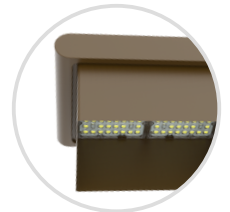

LFX-SHROUD-E
FULL-GLARE SHROUD
CAN BE PAINTED
12 3/4" x 10 5/8" x 5 1/2"