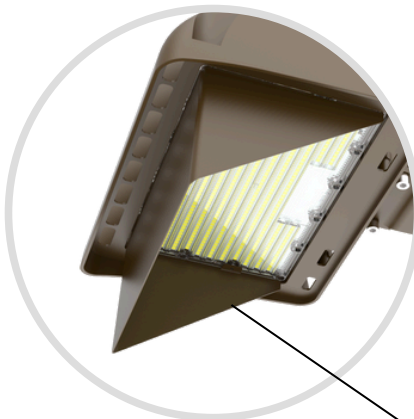

Shroud & Wire Guard Option
*See Pg. 16

3000K/4000K/5000K/5700K

LF4PRO-50-150W-MCTP FLOOD/AREA LIGHTS

50W/80W/100W/150W | 125LM/W
3000K/4000K/5000K/5700K
12 3/5"(W) x 10 4/5"(H) x 4 1/4" (D)

Follow us @westgatemfg

LFX SERIES

877-805-2252
www.westgatemfg.com