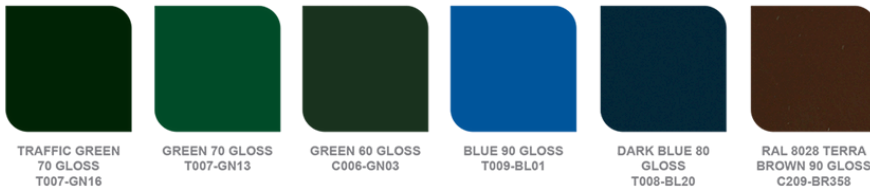

Follow us @westgatemfg

LFX SERIES

877-805-2252
www.westgatemfg.com

MOUNTING OPTIONS

MULTIPLE COLOR OPTIONS

CHOOSE FROM ONE OF OUR PREMIUM COLORS WITH NO SET-UP FEE

Customizable Appearance

Available in multiple color options to match any aesthetic preference, the LFX Series offers versatile and stylish solutions for various architectural designs.