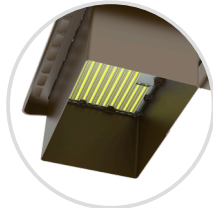

LFX-SHROUD-D
FULL-GLARE SHROUD
CAN BE PAINTED
6 1/4" x 10 5/8" x 4 3/4"