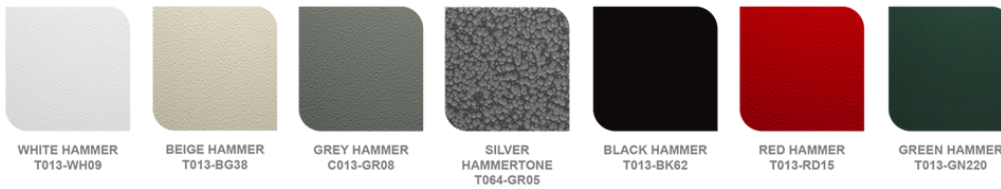

Follow us @westgatemfg

LFX SERIES

877-805-2252
www.westgatemfg.com

MOUNTING OPTIONS

MULTIPLE COLOR OPTIONS

CHOOSE FROM ONE OF OUR PREMIUM COLORS WITH NO SET-UP FEE

Customizable Appearance

Available in multiple color options to match any aesthetic preference, the LFX Series offers versatile and stylish solutions for various architectural designs.