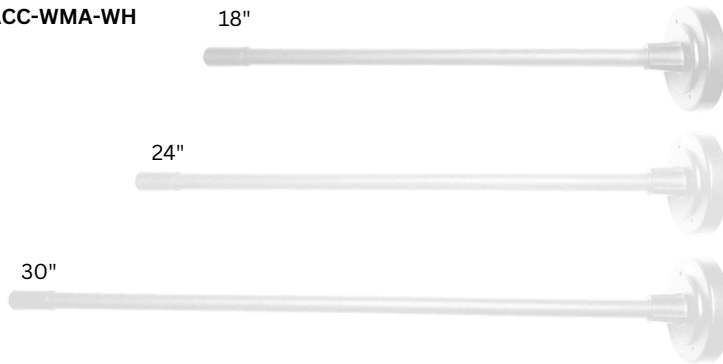

Reversible
Half Shroud

KNUCKLE MOUNT
WITH FULL GLARE SHROUD

LFX MOUNTING ARM

LFX MOUNTING ARM

18"/24"/30" FLOOD LIGHT WALL-MOUNTING ARM

White Finish

ACC-WMA-WH

ACC-WMA
Can be used for
Billboard/Sign
Lights