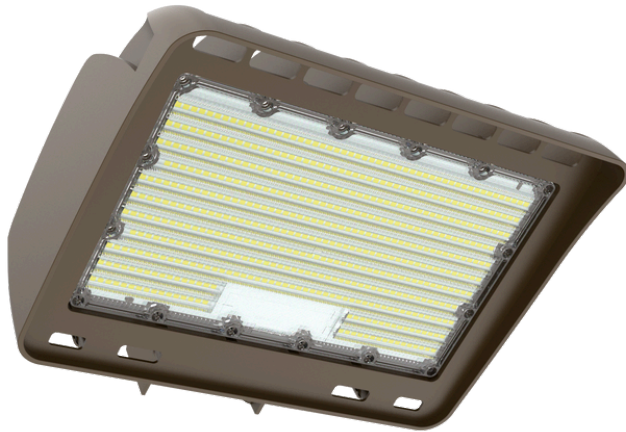

LFX SERIES

877-805-2252
www.westgatemfg.com

LF4PRO SERIES

50W/80W/100W/150W

MULTI POWER & CCT ARCHITECTURAL ROUND-BACK FLOOD LIGHTS

TYPE 3 LENS, SENSOR, PHOTOCELL OPTION READY, & 120-277V

Elegant Round-Back Design