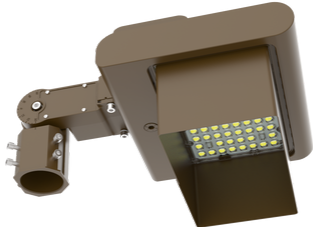

LFX-SHROUD-D
FULL-GLARE SHROUD
CAN BE PAINTED
6 1/4" x 10 5/8" x 4 3/4"