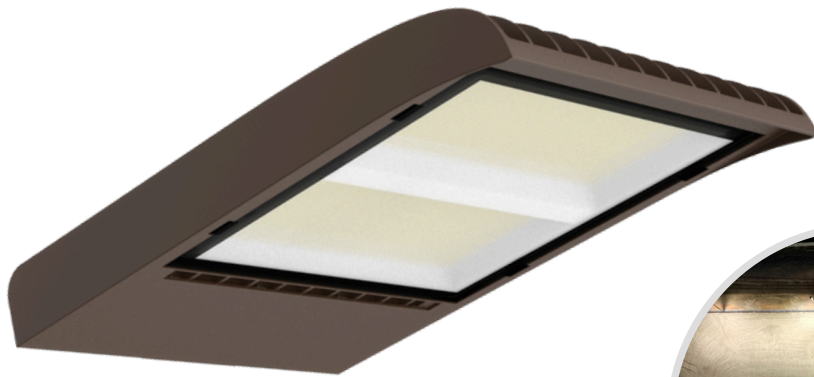

LFXE-XL SERIES

200W/240W/300W

X-LARGE MULTI POWER & CCT FLOOD/AREA LIGHTS

TYPE 3 LENS, SENSOR, PHOTOCELL OPTION READY, COMPATIBLE WITH LFX MOUNTING OPTIONS, & 120-277V