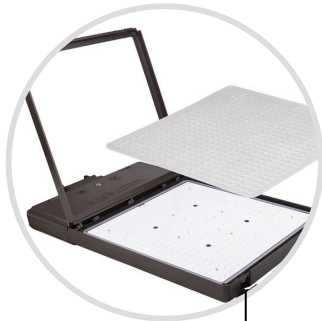

LFX SERIES

LFX Series

FLOOD/AREA LIGHTS

**Adaptable. Durable.
Efficient.**

LFXMAX-LG SERIES

70W/100W/150W

LARGE MULTI POWER & CCT LFXMAX MAXIMUM-FEATURE AREA/FLOOD LIGHT

SENSOR, PHOTOCELL WITH ROTATABLE LENS, & 120-277V/480V