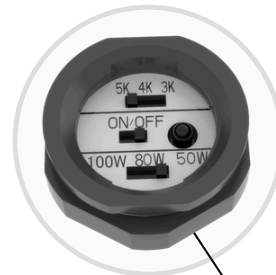

Horse Arena
LFXE-XL
Application

Wide Voltage Range

Compatible with 120~277V AC, 50/60 Hz.

Side View Shown
with U-Bracket

Pre-Installed
Photocell with
ON/OFF Switch

XL, 5000K

LFXE-XL-200-300W-50K-P FLOOD/AREA LIGHTS