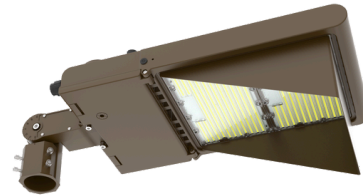

LFX-TR-B
U BRACKET
13 1/2" x 12"

LFX-SF + LFX-PASF
POLE ADAPTER FOR
SLIP FITTER
6 1/8" x 3 1/4" x 3"

SHROUD OPTIONS

SHROUD OPTIONS

COMPATIBLE WITH LFX SERIES

LFX-SHROUD-A
HALF SHROUD
REVERSIBLE / CAN BE PAINTED
6 1/8" x 10 5/8" x 4 3/4"